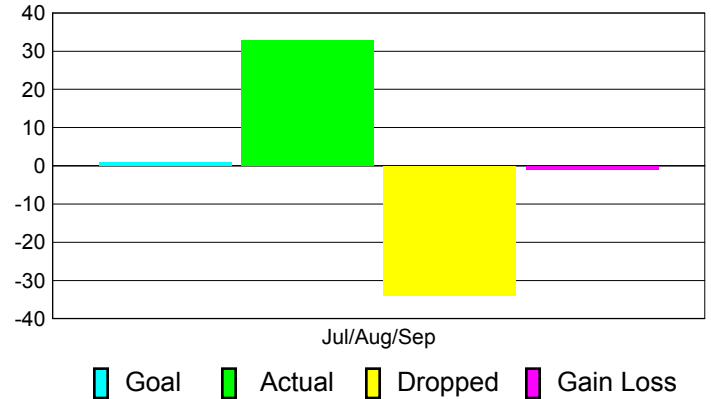

Membership Results 2012-2013

Goal, New, Dropped, Gain/Loss